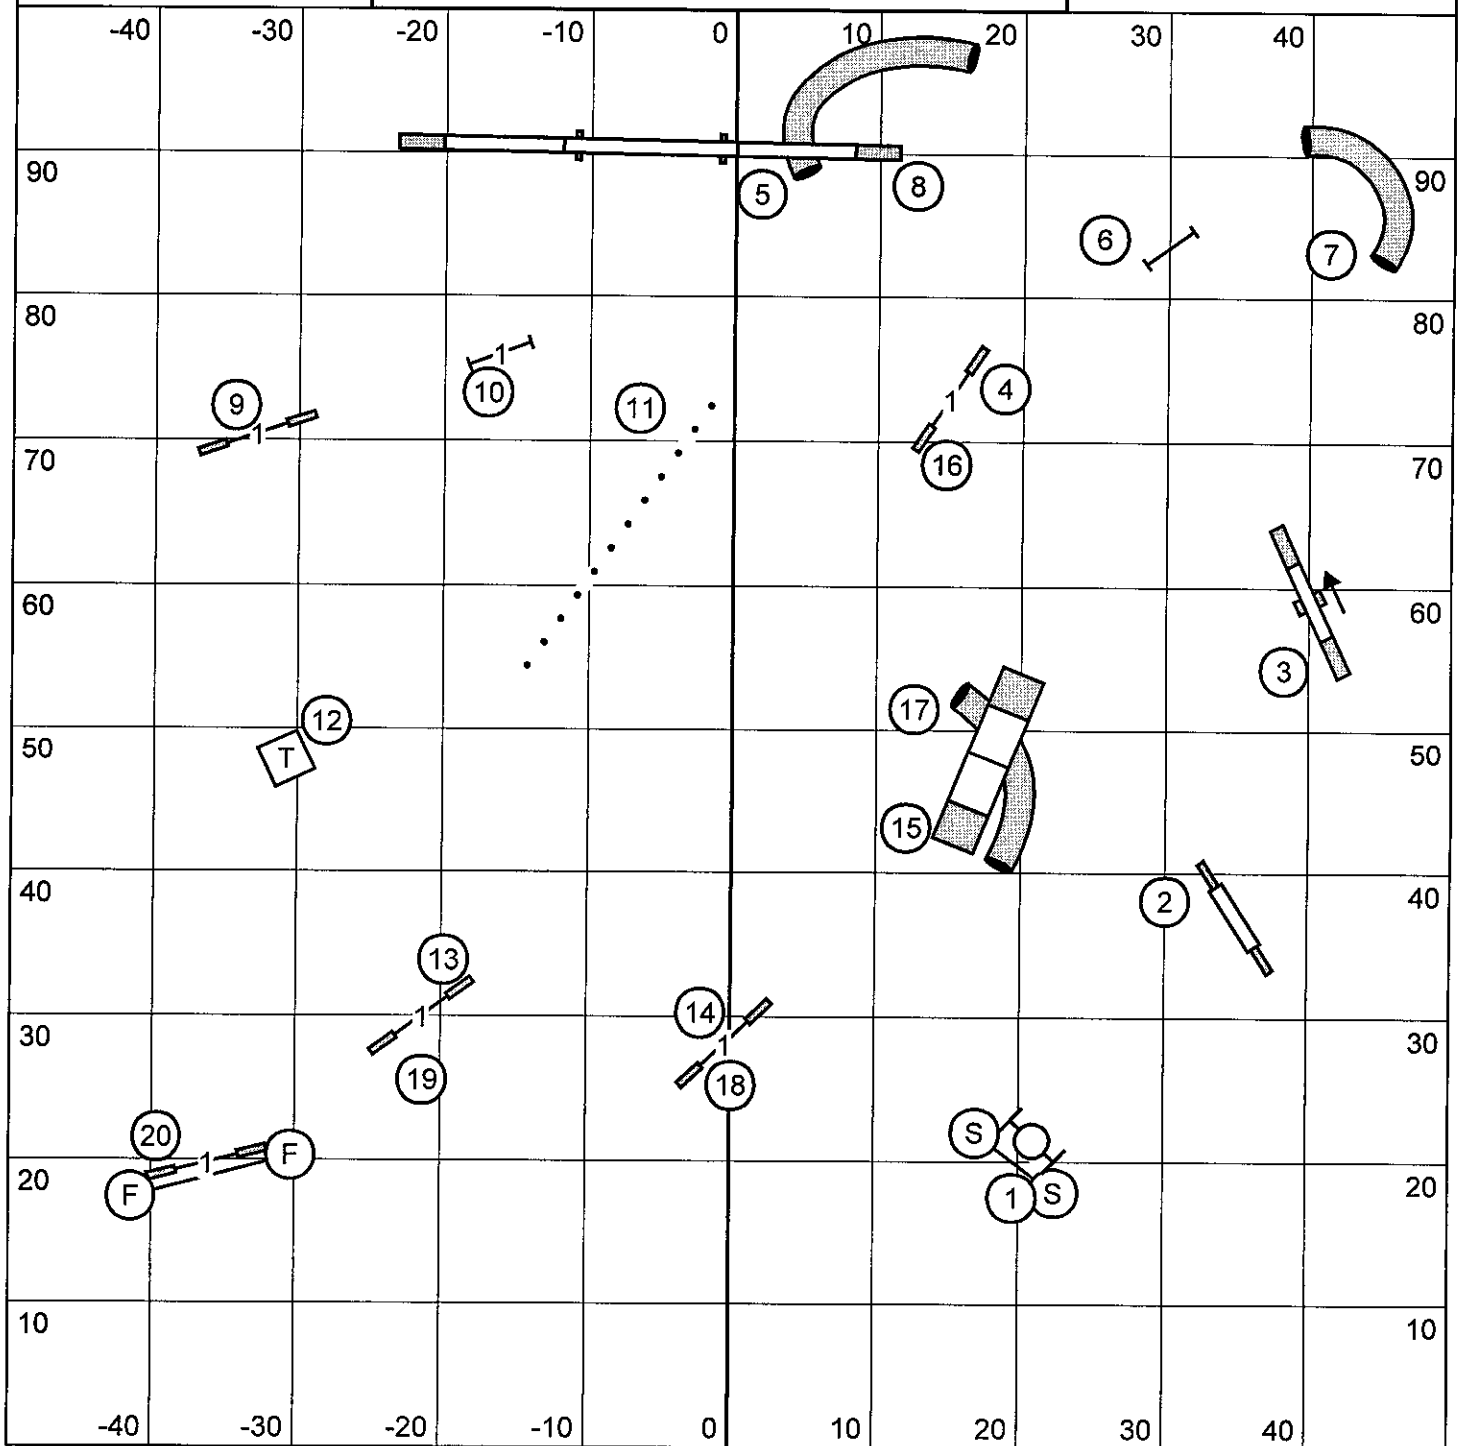

# #8 Masters/P3/Veteran Standard

SMART

Sat. Dec 31, 2016

Candy Gaiser

Salinas-Monterey Agility Racing Team  
**Masters/Performance III/Veteran Jumpers**

Judge: Tim Verrelli  
 December 31, 2016

Salinas-Monterey Agility Racing Team  
**Masters/Performance III Pairs Relay**

Judge: Tim Verrelli  
 December 31, 2016  
 Mixed-Height Pairs May Choose Sides  
 White-Black

Salinas-Monterey Agility Racing Team  
**Masters/Performance III/Veteran Gamblers**

Judge: Tim Verrelli  
 December 31, 2016

1-3-5-7 Pt System (Seesaw = 7)  
 Back-to-Back OK, No sequencing of contacts

30 Second Opening,  
 C20/22/24: 15, C14/16: 16, C10: 17

P14/16/18: 16, P12: 17, P8: 18

V12: 17, V8: 18, V4: 19