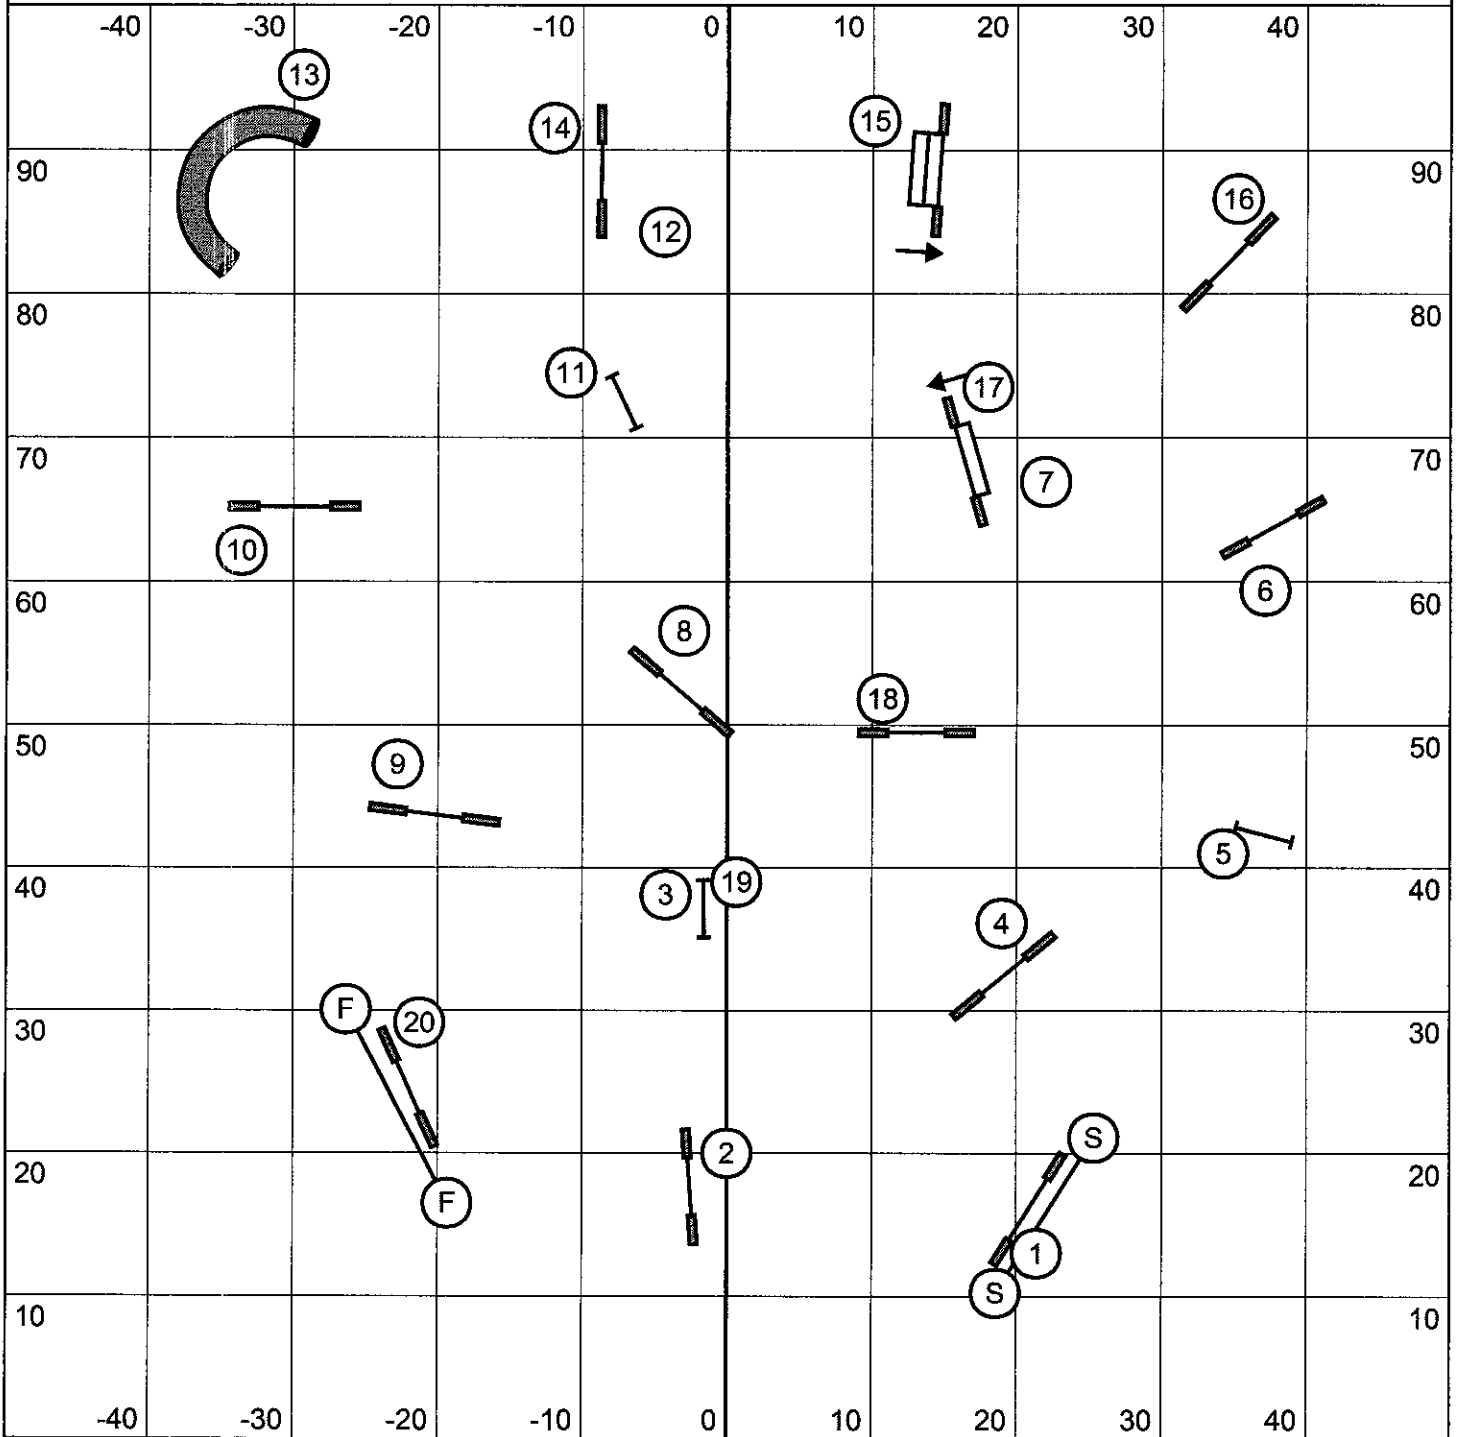

# #8 Masters/P3/Veteran Standard

SMART

Sat. Dec 31, 2016

Candy Gaiser

Salinas-Monterey Agility Racing Team  
**Masters/Performance III/Veteran Jumpers**

Judge: Tim Verrelli  
 December 31, 2016

Salinas-Monterey Agility Racing Team  
**Masters/Performance III Pairs Relay**

Judge: Tim Verrelli  
 December 31, 2016  
 Mixed-Height Pairs May Choose Sides  
 White-Black

Salinas-Monterey Agility Racing Team  
**Masters/Performance III/Veteran Gamblers**

Judge: Tim Verrelli  
 December 31, 2016

1-3-5-7 Pt System (Seesaw = 7)  
 Back-to-Back OK, No sequencing of contacts

30 Second Opening,  
 C20/22/24: 15, C14/16: 16, C10: 17

P14/16/18: 16, P12: 17, P8: 18

V12: 17, V8: 18, V4: 19