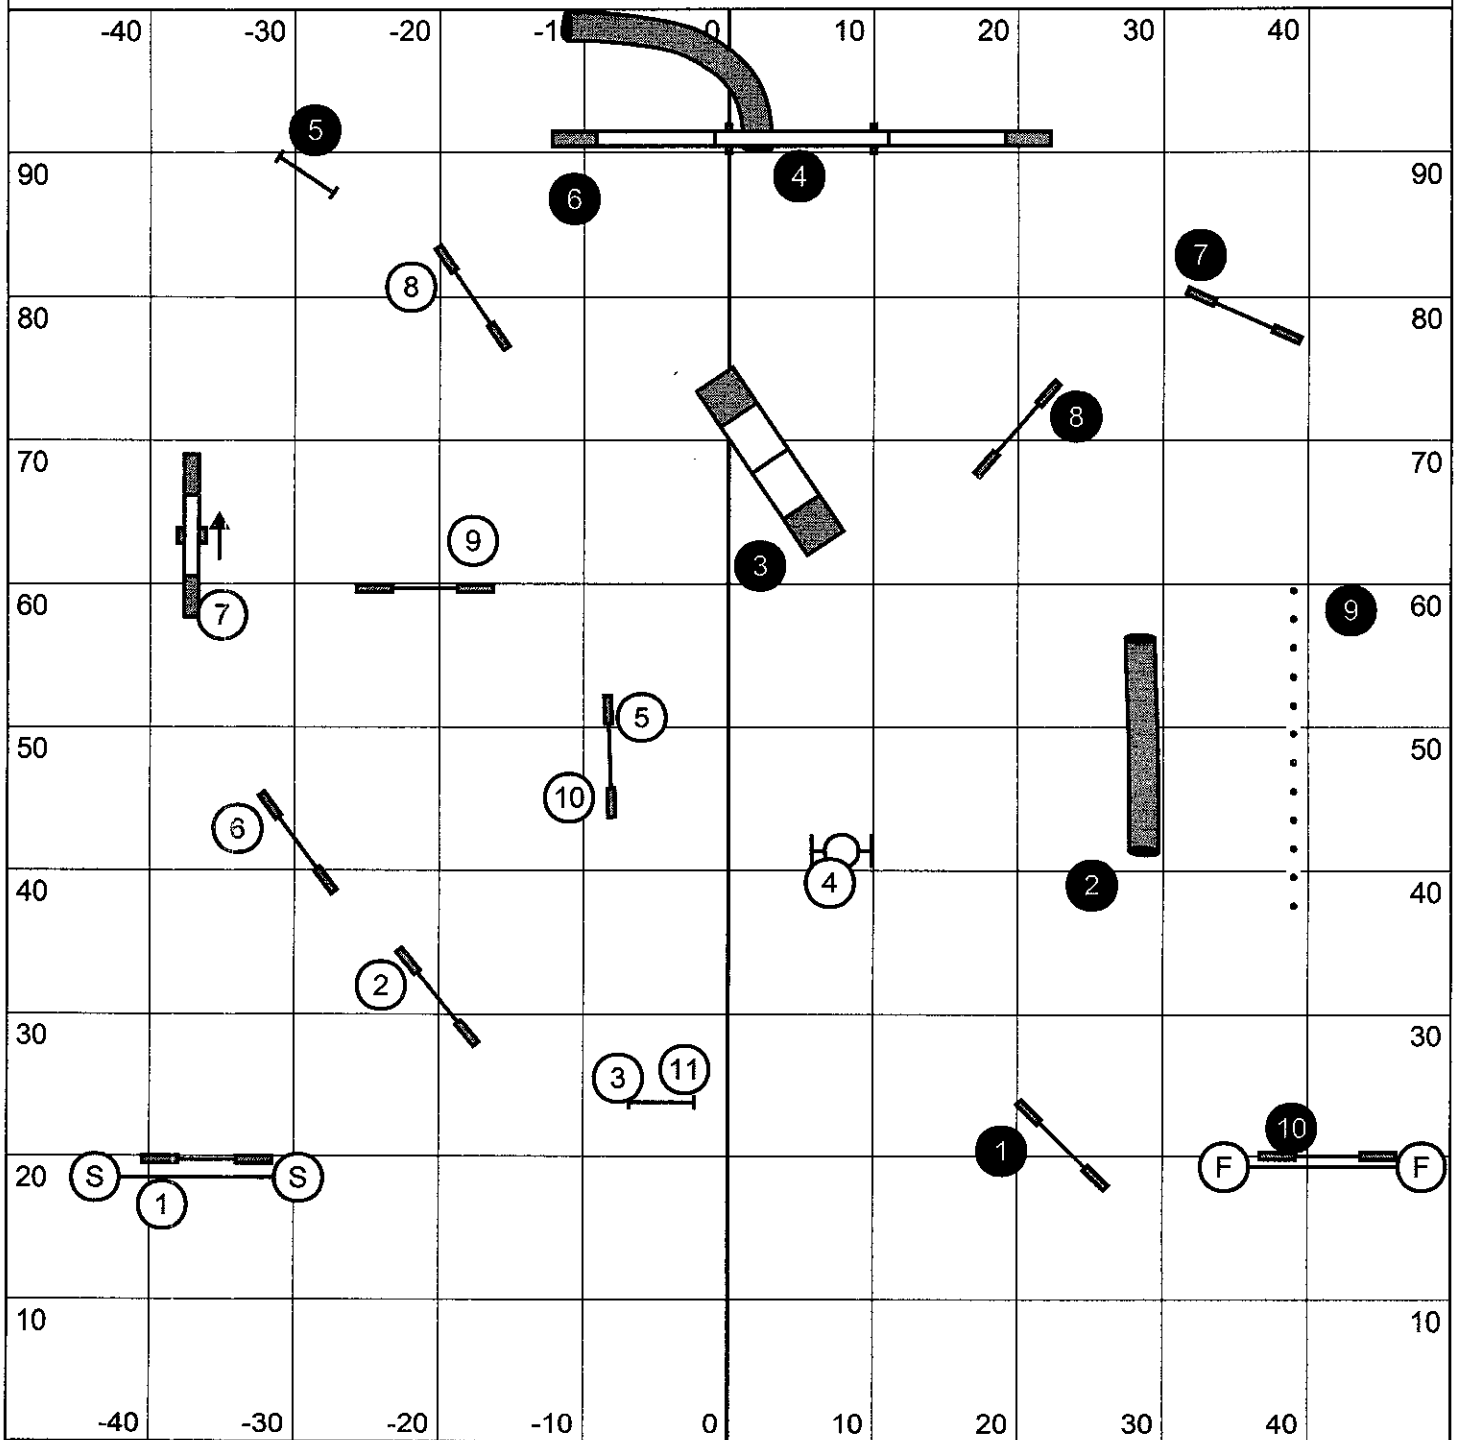

# #8 Masters/P3/Veteran Standard

SMART

Sat. Dec 31, 2016

Candy Gaiser

Salinas-Monterey Agility Racing Team  
**Masters/Performance III/Veteran Jumpers**

Judge: Tim Verrelli  
 December 31, 2016

Salinas-Monterey Agility Racing Team  
**Masters/Performance III Pairs Relay**

Judge: Tim Verrelli  
 December 31, 2016  
 Mixed-Height Pairs May Choose Sides  
 White-Black

Salinas-Monterey Agility Racing Team  
**Masters/Performance III/Veteran Gamblers**

Judge: Tim Verrelli  
 December 31, 2016

1-3-5-7 Pt System (Seesaw = 7)  
 Back-to-Back OK, No sequencing of contacts

30 Second Opening,  
 C20/22/24: 15, C14/16: 16, C10: 17

P14/16/18: 16, P12: 17, P8: 18

V12: 17, V8: 18, V4: 19